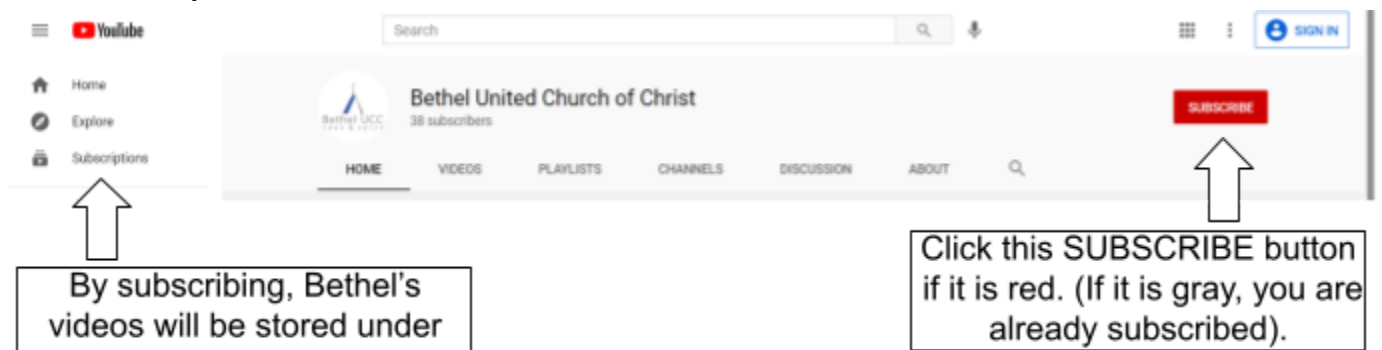

When you arrive at Bethel's YouTube Channel, click the SUBSCRIBE button near the top right of your screen if it is RED. If the subscribe button is gray it should say SUBSCRIBED and that means you are already subscribed to the channel. By clicking subscribe you will receive notifications when Bethel is going Live or when Bethel uploads a video.

To receive notifications you will need to log in to YouTube with your email or have the YouTube app installed on your computer, tablet, phone, or whichever device you are using.

Subscribing also allows you to find Bethel's videos under the SUBSCRIPTIONS tab to the far left of your screen.

Subscribing allows you to receive notifications for when Bethel puts out a video