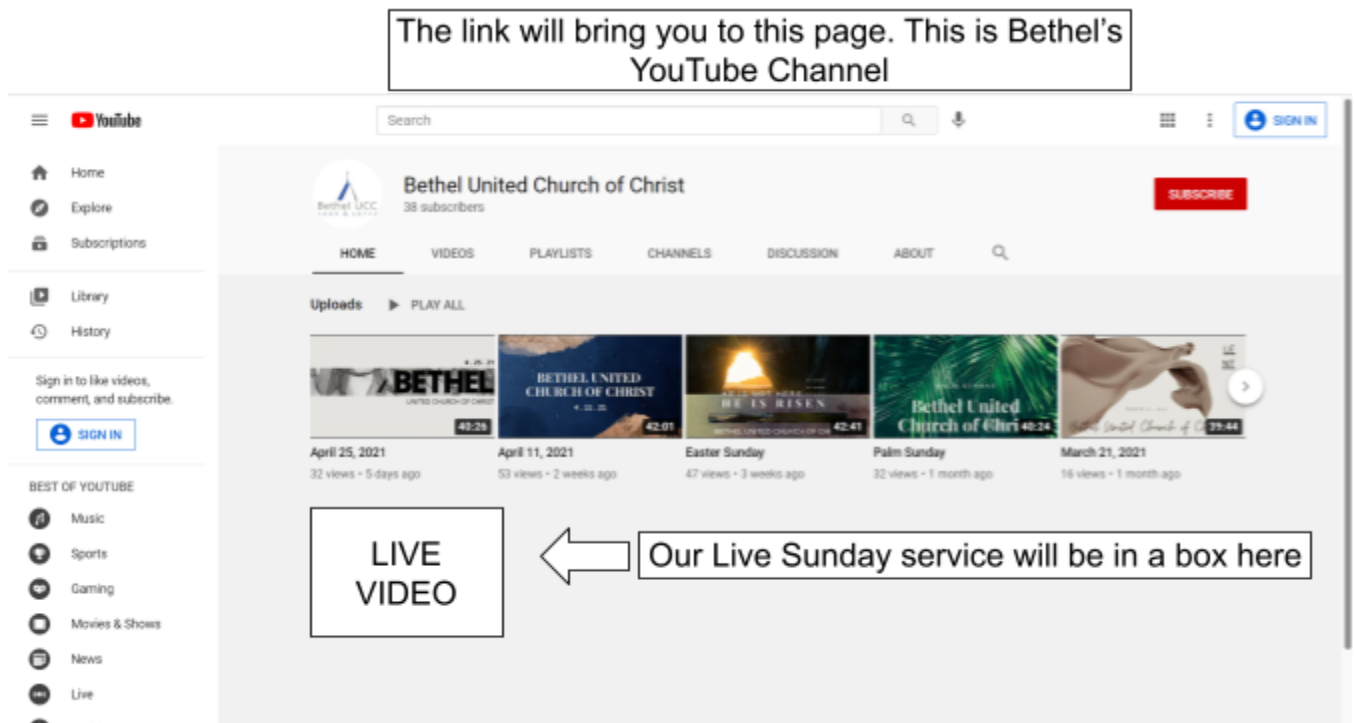

You will receive this link to Bethel UCC's YouTube Channel:

https://www.youtube.com/channel/UCjtcFR0ts-VupNQNzgN9_TA/featured

By clicking on the link it will appear in your search engine (Google) as shown below.

This will bring you to Bethel's YouTube Channel as pictured below.

Bethel's recent videos will appear on the HOME page of the YouTube Channel. This is where you will find our recorded videos, as well as our Live videos.

The Live videos will appear ONLY when we begin service on Sunday morning. The Live video will begin around 10:20 am on Sundays. If you arrive to Bethel's channel early and the Live video does not appear, you can refresh your page by clicking this symbol at the top left of your screen.

When you arrive at Bethel's YouTube Channel, click the SUBSCRIBE button near the top right of your screen if it is RED. If the subscribe button is gray it should say SUBSCRIBED and that means you are already subscribed to the channel. By clicking subscribe you will receive notifications when Bethel is going Live or when Bethel uploads a video.