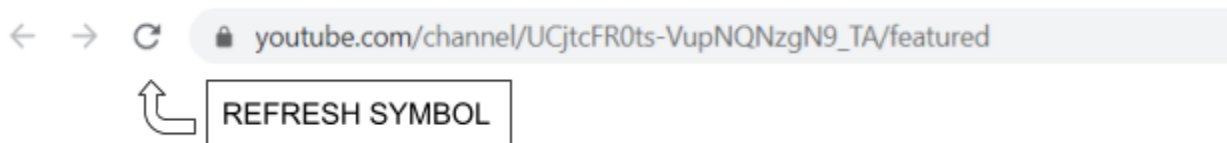

You will receive this link to Bethel UCC's YouTube Channel:

https://www.youtube.com/channel/UCjtcFR0ts-VupNQNzgN9_TA/featured

By clicking on the link it will appear in your search engine (Google) as shown below.

This will bring you to Bethel's YouTube Channel as pictured below.

Bethel's recent videos will appear on the HOME page of the YouTube Channel. This is where you will find our recorded videos, as well as our Live videos.

The Live videos will appear ONLY when we begin service on Sunday morning. The Live video will begin around 10:20 am on Sundays. If you arrive to Bethel's channel early and the Live video does not appear, you can refresh your page by clicking this symbol at the top left of your screen.