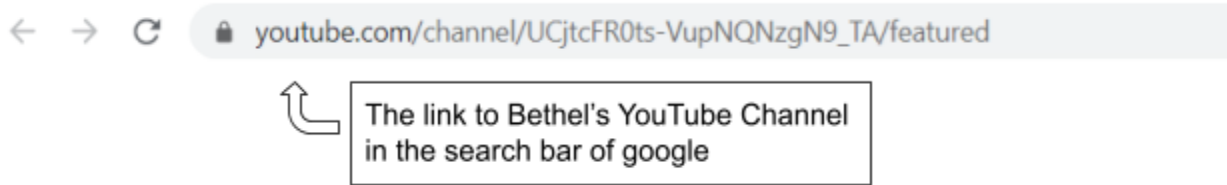

You will receive this link to Bethel UCC's YouTube Channel:

https://www.youtube.com/channel/UCjtcFR0ts-VupNQNzgN9_TA/featured

By clicking on the link it will appear in your search engine (Google) as shown below.

This will bring you to Bethel's YouTube Channel as pictured below.

Bethel's recent videos will appear on the HOME page of the YouTube Channel. This is where you will find our recorded videos, as well as our Live videos.

The Live videos will appear ONLY when we begin service on Sunday morning. The Live video will begin around 10:20 am on Sundays. If you arrive to Bethel's channel early and the Live video does not appear, you can refresh your page by clicking this symbol at the top left of your screen.